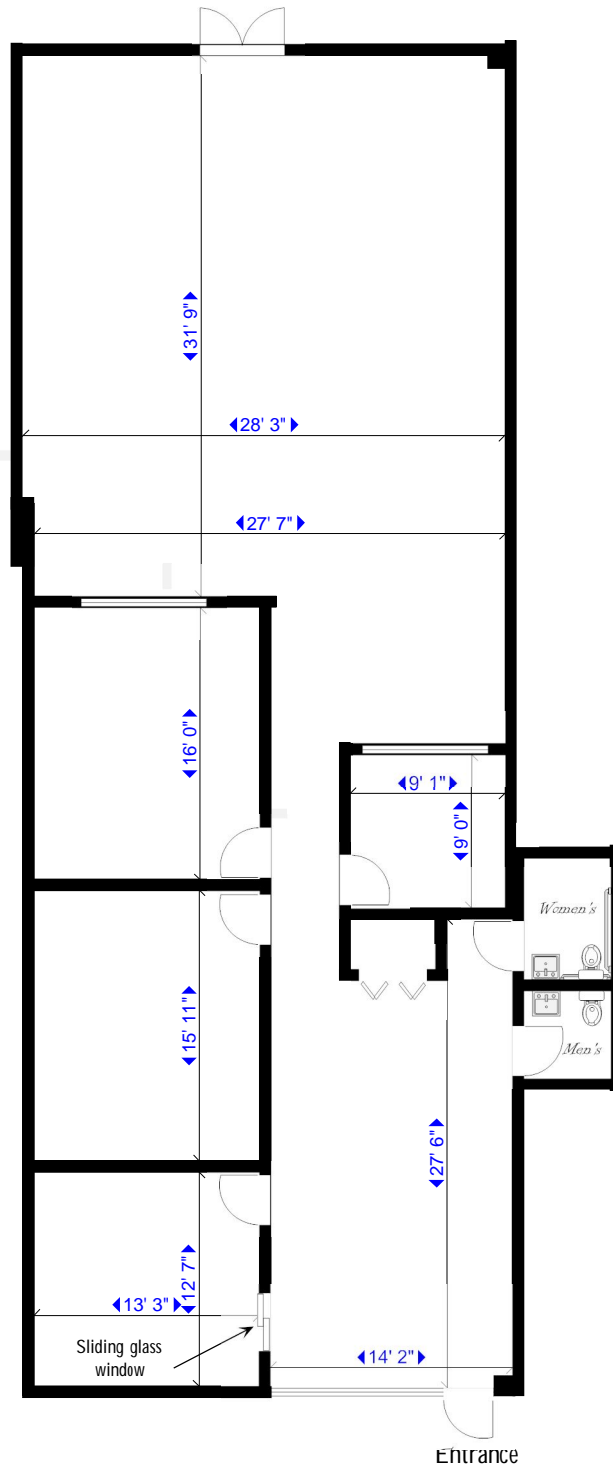

# Mockingbird Mall Suite 101

2,539 Sq. Ft.

1625 W. Mockingbird Lane Dallas, TX 75235  <i>JW Management Company</i> 817-265-4608	DRAWN BY D. L. Rouse		DATE 6/30/11
	CHECKED Krisi Miller	SCALE 1/8" = 1'	SHEET NO. 1