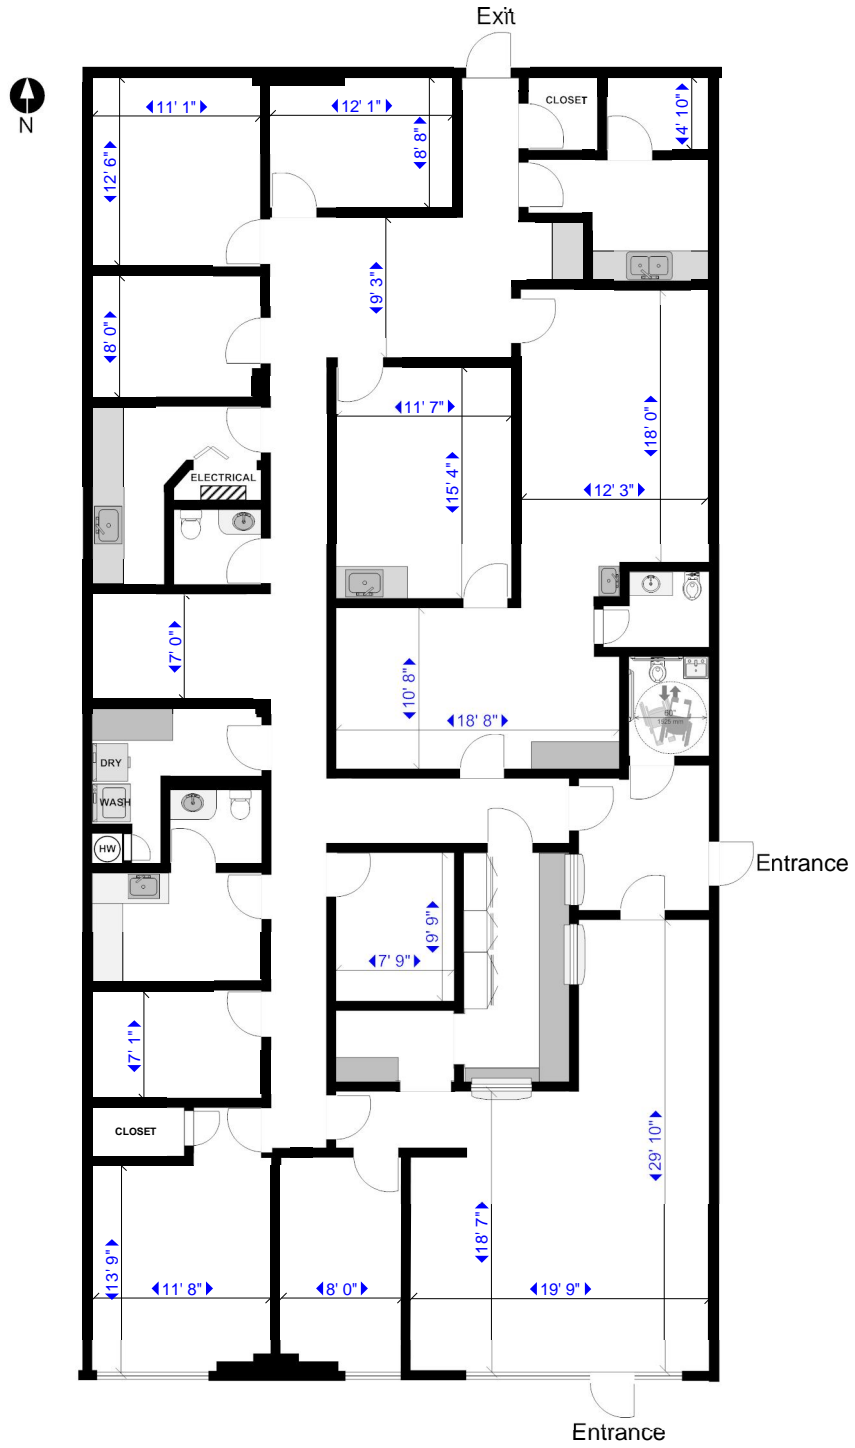

Suite 214

3,853 Sq. Ft.

Suite 214 1625 W. Mockingbird Lane Dallas, TX 75235 <i>JW Management Company</i> 817-265-4608	DRAWN BY D. L. Rouse		DATE 9/19/13
	CHECKED Krisi Miller	SCALE 1/8" = 1'	SHEET NO. 1