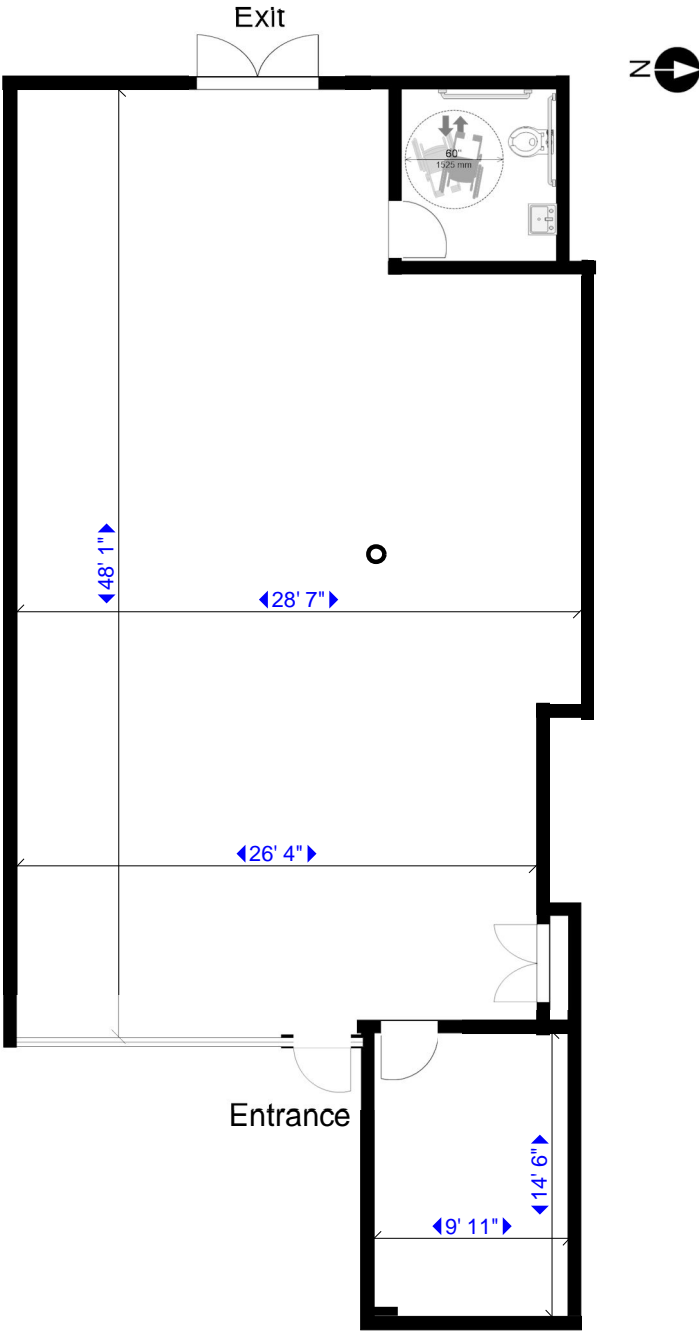

Mockingbird Mall Suite 307

1,811 Sq. Ft.

Suite 307 1625 W. Mockingbird Lane Dallas, TX 75235 <i>JW Management</i> 817-265-4608	DRAWN BY D. L. Rouse	DATE 6/2/15
	CHECKED Krisi Miller	SCALE 1/8" = 1'