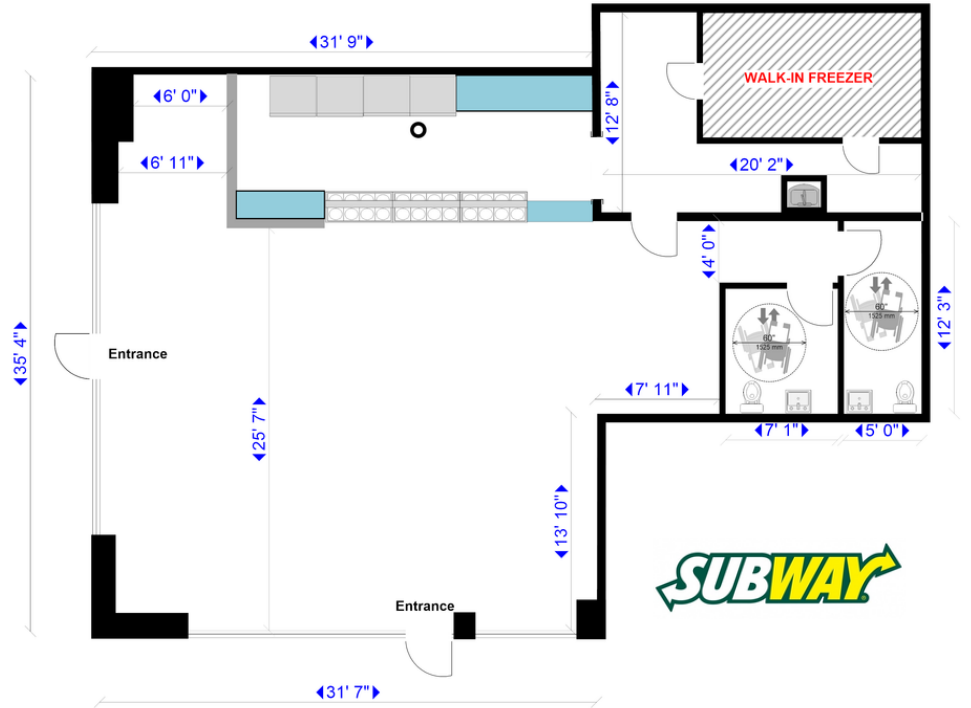

WESTGATE PLAZA

Work Hard, Play Hard. Where Business Gets Done

Centrally located in the Arlington Entertainment District. The space is currently leased to a Subway Franchisee. Lease Expiration Date: 10/31/2023

Located one block from Globe Life Field, Chactaw Stadium, Texas Live & The Lowes Hotel.

7-year NNN Lease - \$22.95 sqft with renewal options.

Provide a letter of intent to gain an option on a fast food restaurant space in an exceptional location.

The Business Complex has over 60 Businesses.

Suite 603 **Fast Food Restaurant Space** **1,867 SQFT**

Schedule Your Tour TODAY!

www.jwmgmt.com

WESTGATE PLAZA

Work Hard, Play Hard. Where Business Gets Done

WESTGATE PLAZA