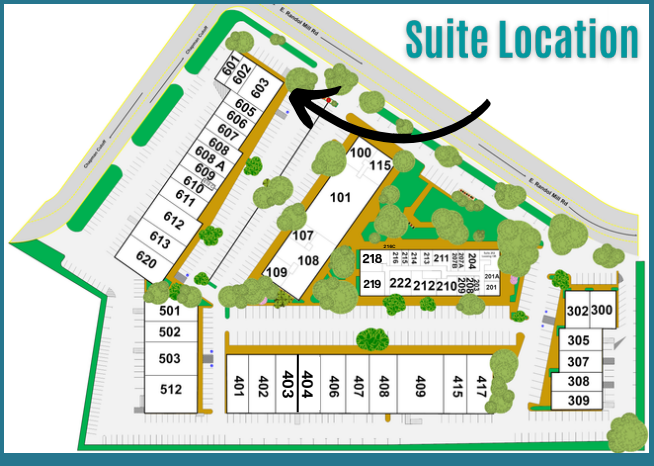

WESTGATE PLAZA

Work Hard, Play Hard. Where Business Gets Done

Centrally located in the Arlington Entertainment District. The space is currently leased to a Subway Franchisee. Lease Expiration Date: 10/31/2023

Westgate Plaza is Located in the Arlington Entertainment district, which is undergoing a 4 Billion dollar transformation.

The City of Arlington's Entertainment District has seen billions of dollars in investment in the past few years, with more on the way, positioning the District as a world-class sports and entertainment destination.

Located one block from Globe Life Field, Chactaw Stadium, Texas Live & The Lowes Hotel.

7-year NNN Lease - \$22.95 sqft with renewal options.

Provide a letter of intent to gain an option on a fast food restaurant space in an exceptional location.

The Business Complex has over 60 Businesses.

Suite 603 **Fast Food Restaurant Space** **1,867 SQFT**

Schedule Your Tour TODAY!

www.jwmgmt.com

WESTGATE PLAZA

Work Hard, Play Hard. Where Business Gets Done

WESTGATE PLAZA