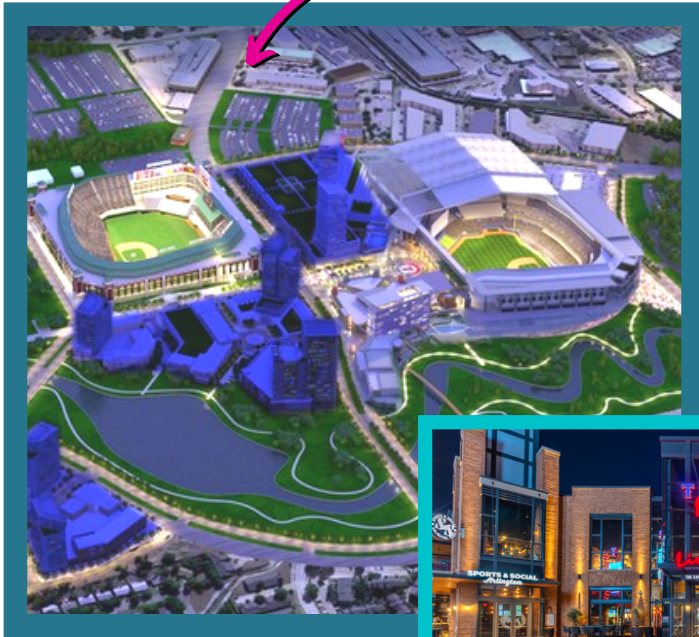

Located one block from Globe Life Field, Chactaw Stadium, Texas Live & The Lowes Hotel.

7-year NNN Lease - \$22.95 sqft with renewal options.

Provide a letter of intent to gain an option on a fast food restaurant space in an exceptional location.

The Business Complex has over 60 Businesses.

Suite 603 **Fast Food Restaurant Space** **1,867 SQFT**

Schedule Your Tour TODAY!

www.jwmgmt.com

WESTGATE PLAZA

Work Hard, Play Hard. Where Business Gets Done

WESTGATE PLAZA

Within walking distance to:

- Texas Live Events
- Texas Rangers
- Dallas Cowboys
- Loews Hotel
- Arlington Convention Center
- Concerts & Entertainment
- Centrally Located
- Friendly On-Site Management
- Subway Sandwich Shop on Property